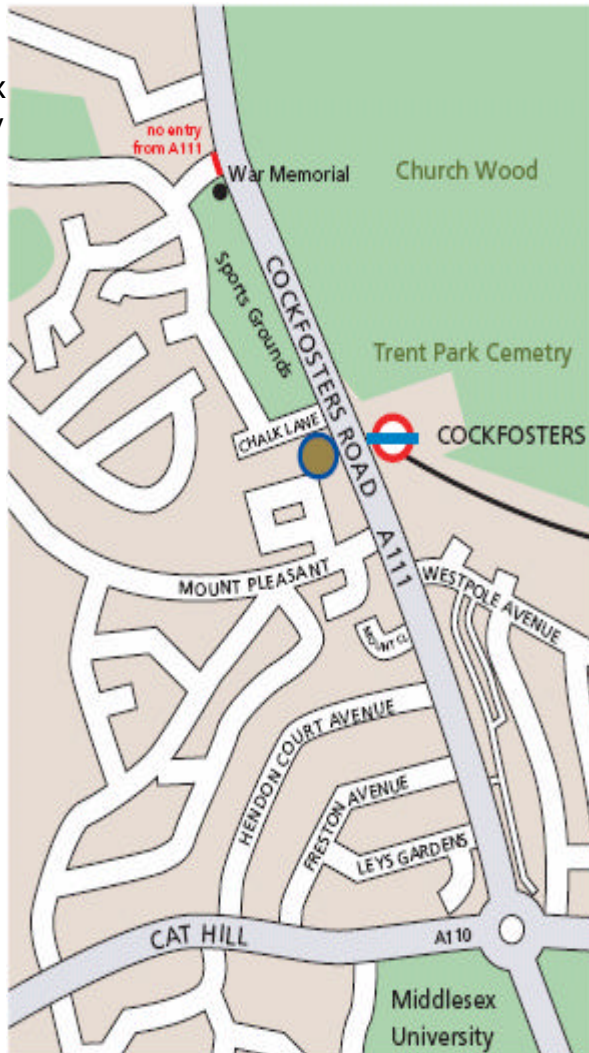

Middlesex
University

Exit Junction 24 of the M25 and turn off the roundabout at the A111. If coming clockwise round the M25 it will be the 4th exit, and for anticlockwise direction, it will be the second exit.

WARNING:

There is a speed camera on the A111 about 10m after the housing starts on the left hand side.

Metro Point is situated on the corner of Chalk Lane and Cockfosters Road (A111).